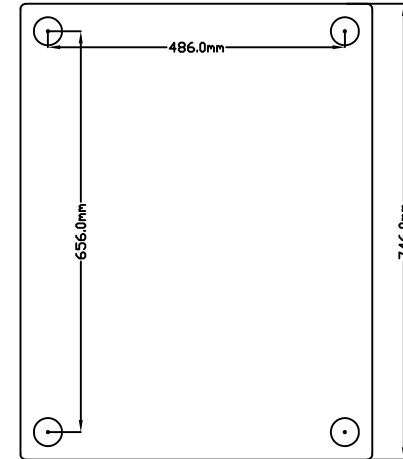

FRONT

SIDE

BACK

TOP

BOTTOM

# of Sheets: 1		Title: CS-18H Cabinet		Drawing No: 1156.0mm		Date: 1162.0mm		Company: IDEX LTD	
Author: CS-18H	Checked: CS-18H	Estimated: CS-18H	Scale: 1:1	Material: Birch Ply		Weight: 1156.0mm		Notes: 1162.0mm	
Version: 1		Scale: 1:1		Sheet: 1 of 1		Date: 1156.0mm		Drawing: 1162.0mm	